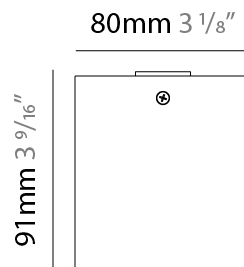

DAU SINGLE SURFACE

D92126R9-

base number Finish Options

1. To build a product code in our configurator select the specify button on the base model # product page
2. To build a manual product code on this datasheet choose from the options listed below in blue font and add the suffix to the base model #

GENERAL

Series: Dau
Subseries: Dau Single
Brand: Milan
Division: Design
Mounting Type: Surface
Mounting Location: Ceiling
Subcategory: Downlight

PHYSICAL

Shape: Cube
Length (mm): 80
Length (in): 3 1/8
Width (mm): 80
Width (in): 3 1/8
Height (mm): 91
Height (in): 3 9/16
Light Distribution: Direct
Fixture Finish: BAL / MWL / BSL
Fixture Material: Extruded Aluminum

ELECTRICAL

Lamp Type: LED
Input Wattage (W): 10
Total Output Wattage (W): 9.3
Dimming: Tri-Mode (Non-Dimming and Phase Dimming (120Vac only) and 0-10V Dimming)
Driver Included: No
Driver Location: Remote
Driver Type: Constant Current
Input Voltage (V): 120 - 277
Constant Current (MA): 350

LED

Number of LEDs: 1
Color Temperature (°K): 3000
Max. Delivered Lumen (lm): 956
CRI: >90 CRI
Lamp Life (hrs): 50000

OPTICAL

RATINGS AND CERTIFICATIONS

Certified By: Certified for North American Standards
IP rating: IP20

PROJECT
TYPE
SPECIFIER
QUANTITY
DATE