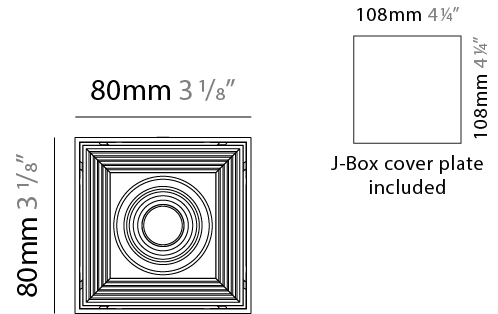

DAU SINGLE SURFACE

D92126R9-

base number Finish Options

1. To build a product code in our configurator select the specify button on the base model # product page
2. To build a manual product code on this datasheet choose from the options listed below in blue font and add the suffix to the base model #

GENERAL

Series: Dau
Subseries: Dau Single
Brand: Milan
Division: Design
Mounting Type: Surface
Mounting Location: Ceiling
Subcategory: Downlight

PHYSICAL

Shape: Cube
Length (mm): 80
Length (in): 3 1/8
Width (mm): 80
Width (in): 3 1/8
Height (mm): 91
Height (in): 3 9/16
Light Distribution: Direct
Fixture Finish: BAL / MWL / BSL
Fixture Material: Extruded Aluminum

ELECTRICAL

Lamp Type: LED
Input Wattage (W): 10
Total Output Wattage (W): 9.3
Dimming: Tri-Mode (Non-Dimming and Phase Dimming (120Vac only) and 0-10V Dimming)
Driver Included: No
Driver Location: Remote
Driver Type: Constant Current
Input Voltage (V): 120 - 277
Constant Current (MA): 350

LED

Number of LEDs: 1
Color Temperature (°K): 3000
Max. Delivered Lumen (lm): 956
CRI: >90 CRI
Lamp Life (hrs): 50000

OPTICAL

RATINGS AND CERTIFICATIONS

Certified By: Certified for North American Standards
IP rating: IP20

PROJECT
TYPE
SPECIFIER
QUANTITY
DATE